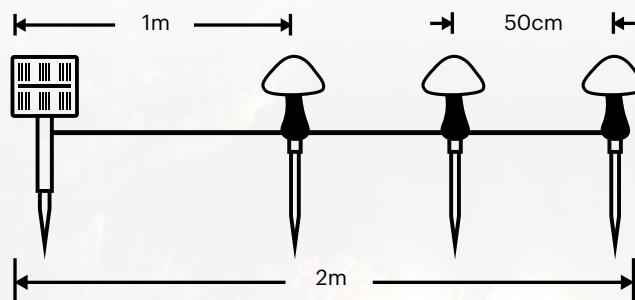

PRODUCT IDENTIFYING

2800K - 3200K

ML-DS006

EAN (product): 5999574562630

EAN (carton): 5999574562647