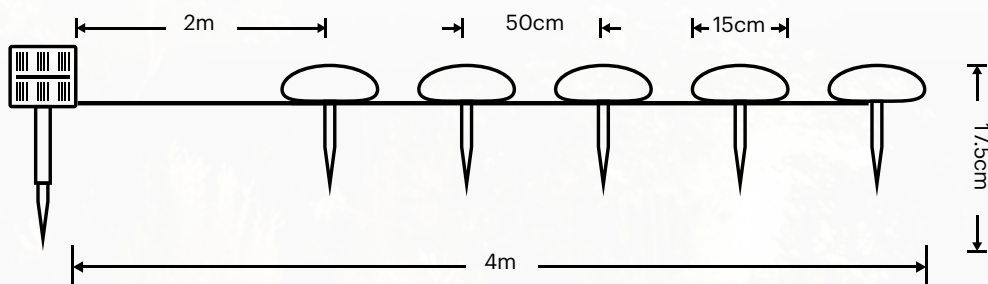

PRODUCT IDENTIFYING

2800K-3200K

ML-DS014

EAN (product): 5999574568106

EAN (carton): 5999574568113