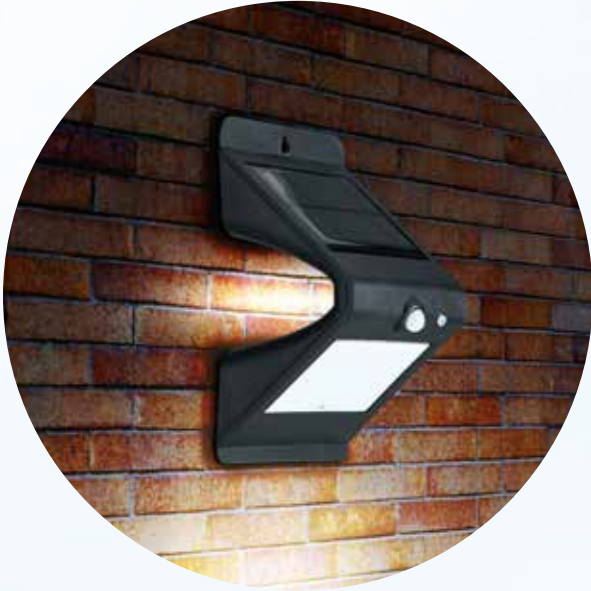

Modee Lighting LED Solar Wall Light **WS123** + sensor