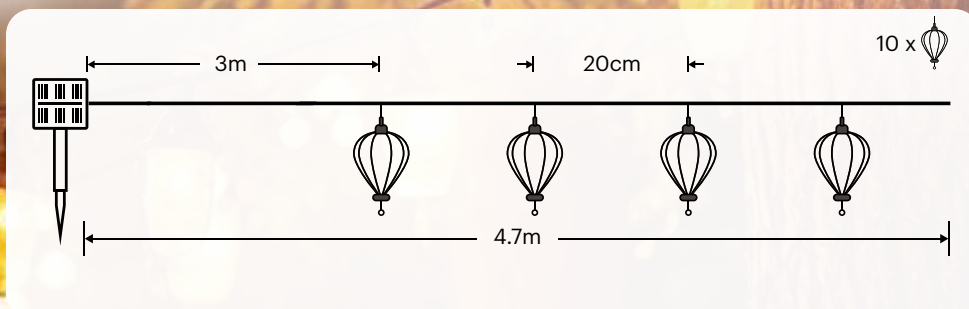

PRODUCT IDENTIFYING

2800K - 3200K

ML-DS009

EAN (product): 5999574563408

EAN (carton): 5999574563415