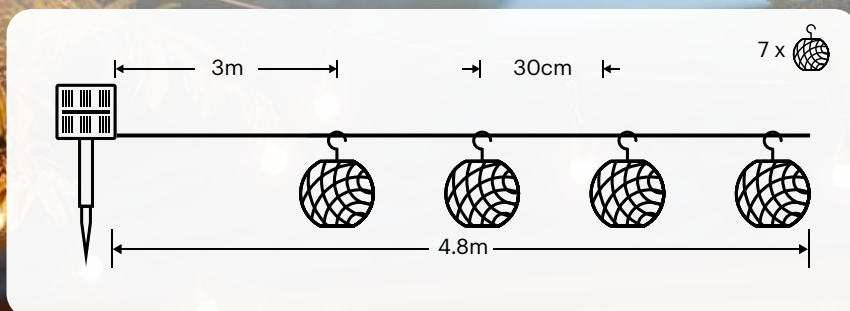

PRODUCT IDENTIFYING

1500K-1800K

ML-DS018

EAN (product): 5999574567840

EAN (carton): 5999574567857