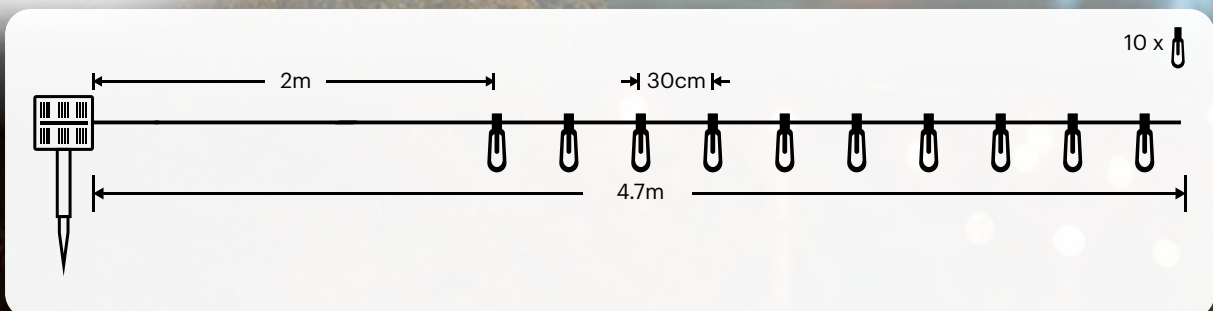

PRODUCT IDENTIFYING

2800K - 3200K

ML-DS010

EAN (product): 5999574562517

EAN (carton): 5999574562654