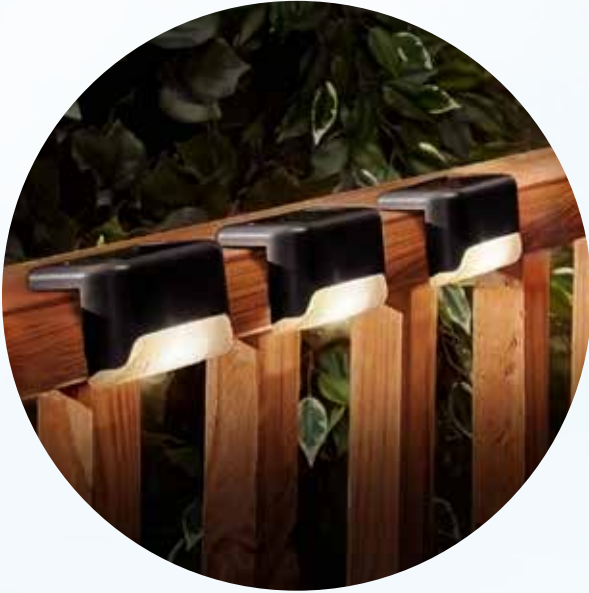

Modee Lighting LED Solar Fence Lights WS121

(3pcs/set)

PRODUCT DETAILS

Color Mode	Single Color
Material	Plastic
Shape	Rectangle
Wattage reference	-
Lumen Output	3 lumen
Dimmable	No
Battery replaceable	Yes
Power source	Powered by the Sun
Battery included	3x 1,2V Ni-MH Rechargeable 200mAh AAA batteries
Modes	On/Off
Wire	Not required
Included	6x Mounting screws 6x Wall plugs
Dimensions	8x4.5x4.5cm
Worktime	6-8h
Lifetime	60.000h
IP	IP44