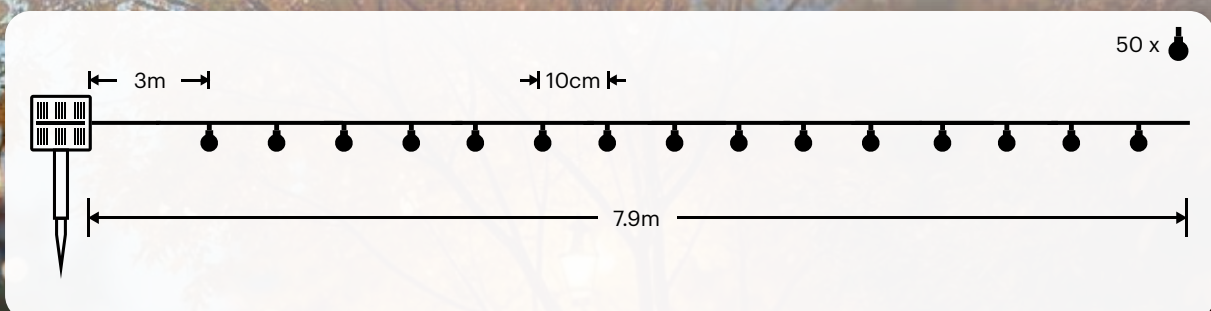

PRODUCT IDENTIFYING

	2800K - 3200K + RGB
	ML-DS011
	EAN (product): 5999574562500
	EAN (carton): 5999574562661