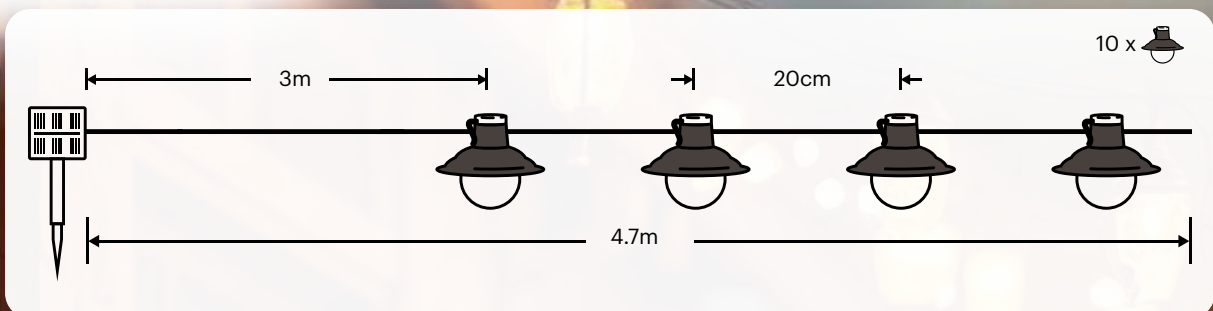

Modee Lighting LED Solar Decor Lampion DS008

(10pcs/set)

PRODUCT DETAILS

Color Mode	Single Color
Material	Plastic
Shape	Round
Wattage reference	-
Lumen Output	-
Dimmable	No
Battery replaceable	Yes
Power source	Powered by the Sun
Battery included	1x 1,2V Ni-MH Rechargeable 300mAh AA battery
Modes	On/Off, Flash
Wire	Green wire
Included	-
Dimensions	D9x7.5xm + 4.7m wire
Worktime	6-8h
Lifetime	60.000h
IP	IP44

PRODUCT DETAILS

Packaging type	color box
Quantity/packaging	1 set (10pcs on 1 wire)
Size/packaging	170x130x190mm
Quantity/carton	12 set
Size/carton	420x480x410mm

PRODUCT IDENTIFYING

2800K - 3200K

ML-DS008

EAN (product): 5999574562760

EAN (carton): 5999574562777