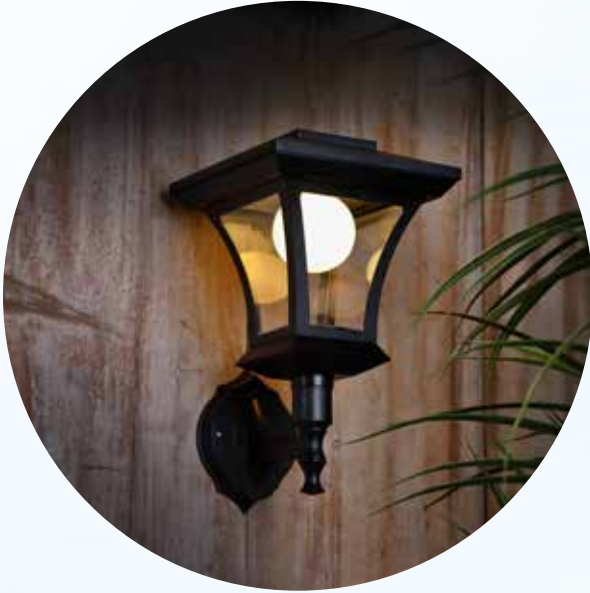

Modee Lighting LED Solar Wall Light **WS129**