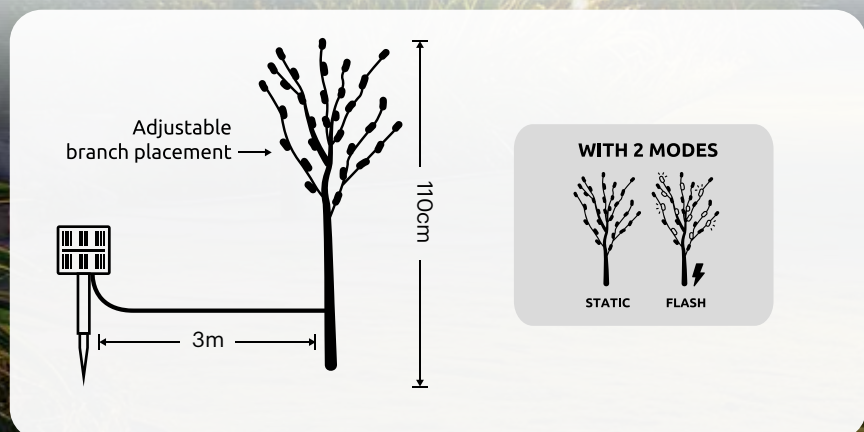

PRODUCT IDENTIFYING

2800K-3200K

ML-GS024

EAN (product): 5999574567987

EAN (carton): 5999574567994