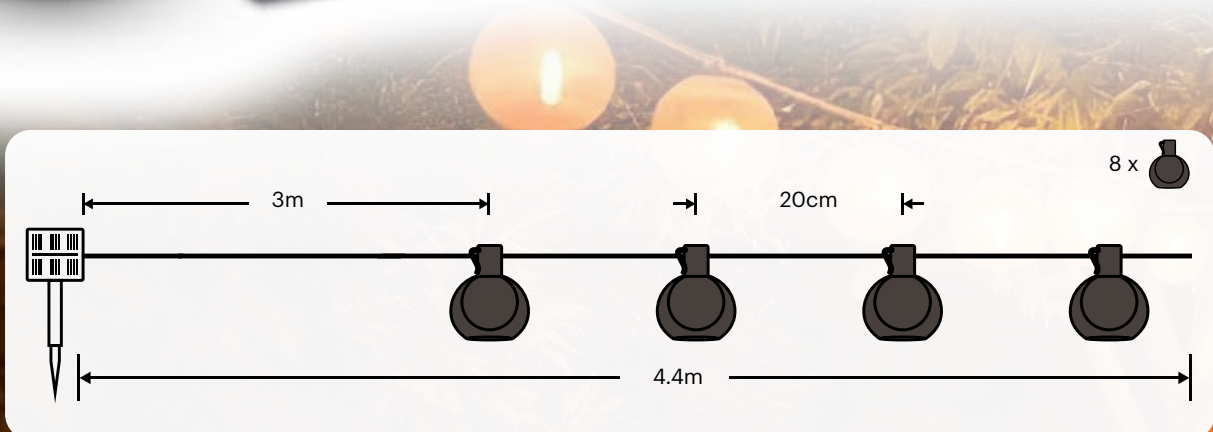

PRODUCT IDENTIFYING

2600K - 3000K

ML-DS013

EAN (product): 5999574563385

EAN (carton): 5999574563392