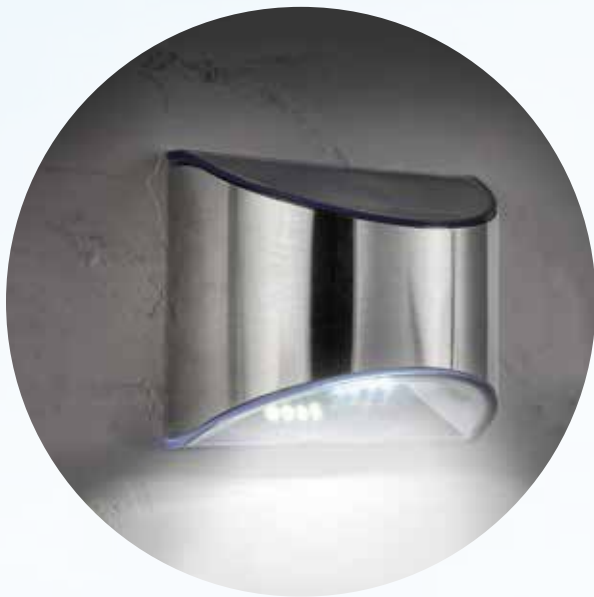

Modee Lighting LED Solar Wall Light **WS102** (2pcs/set)